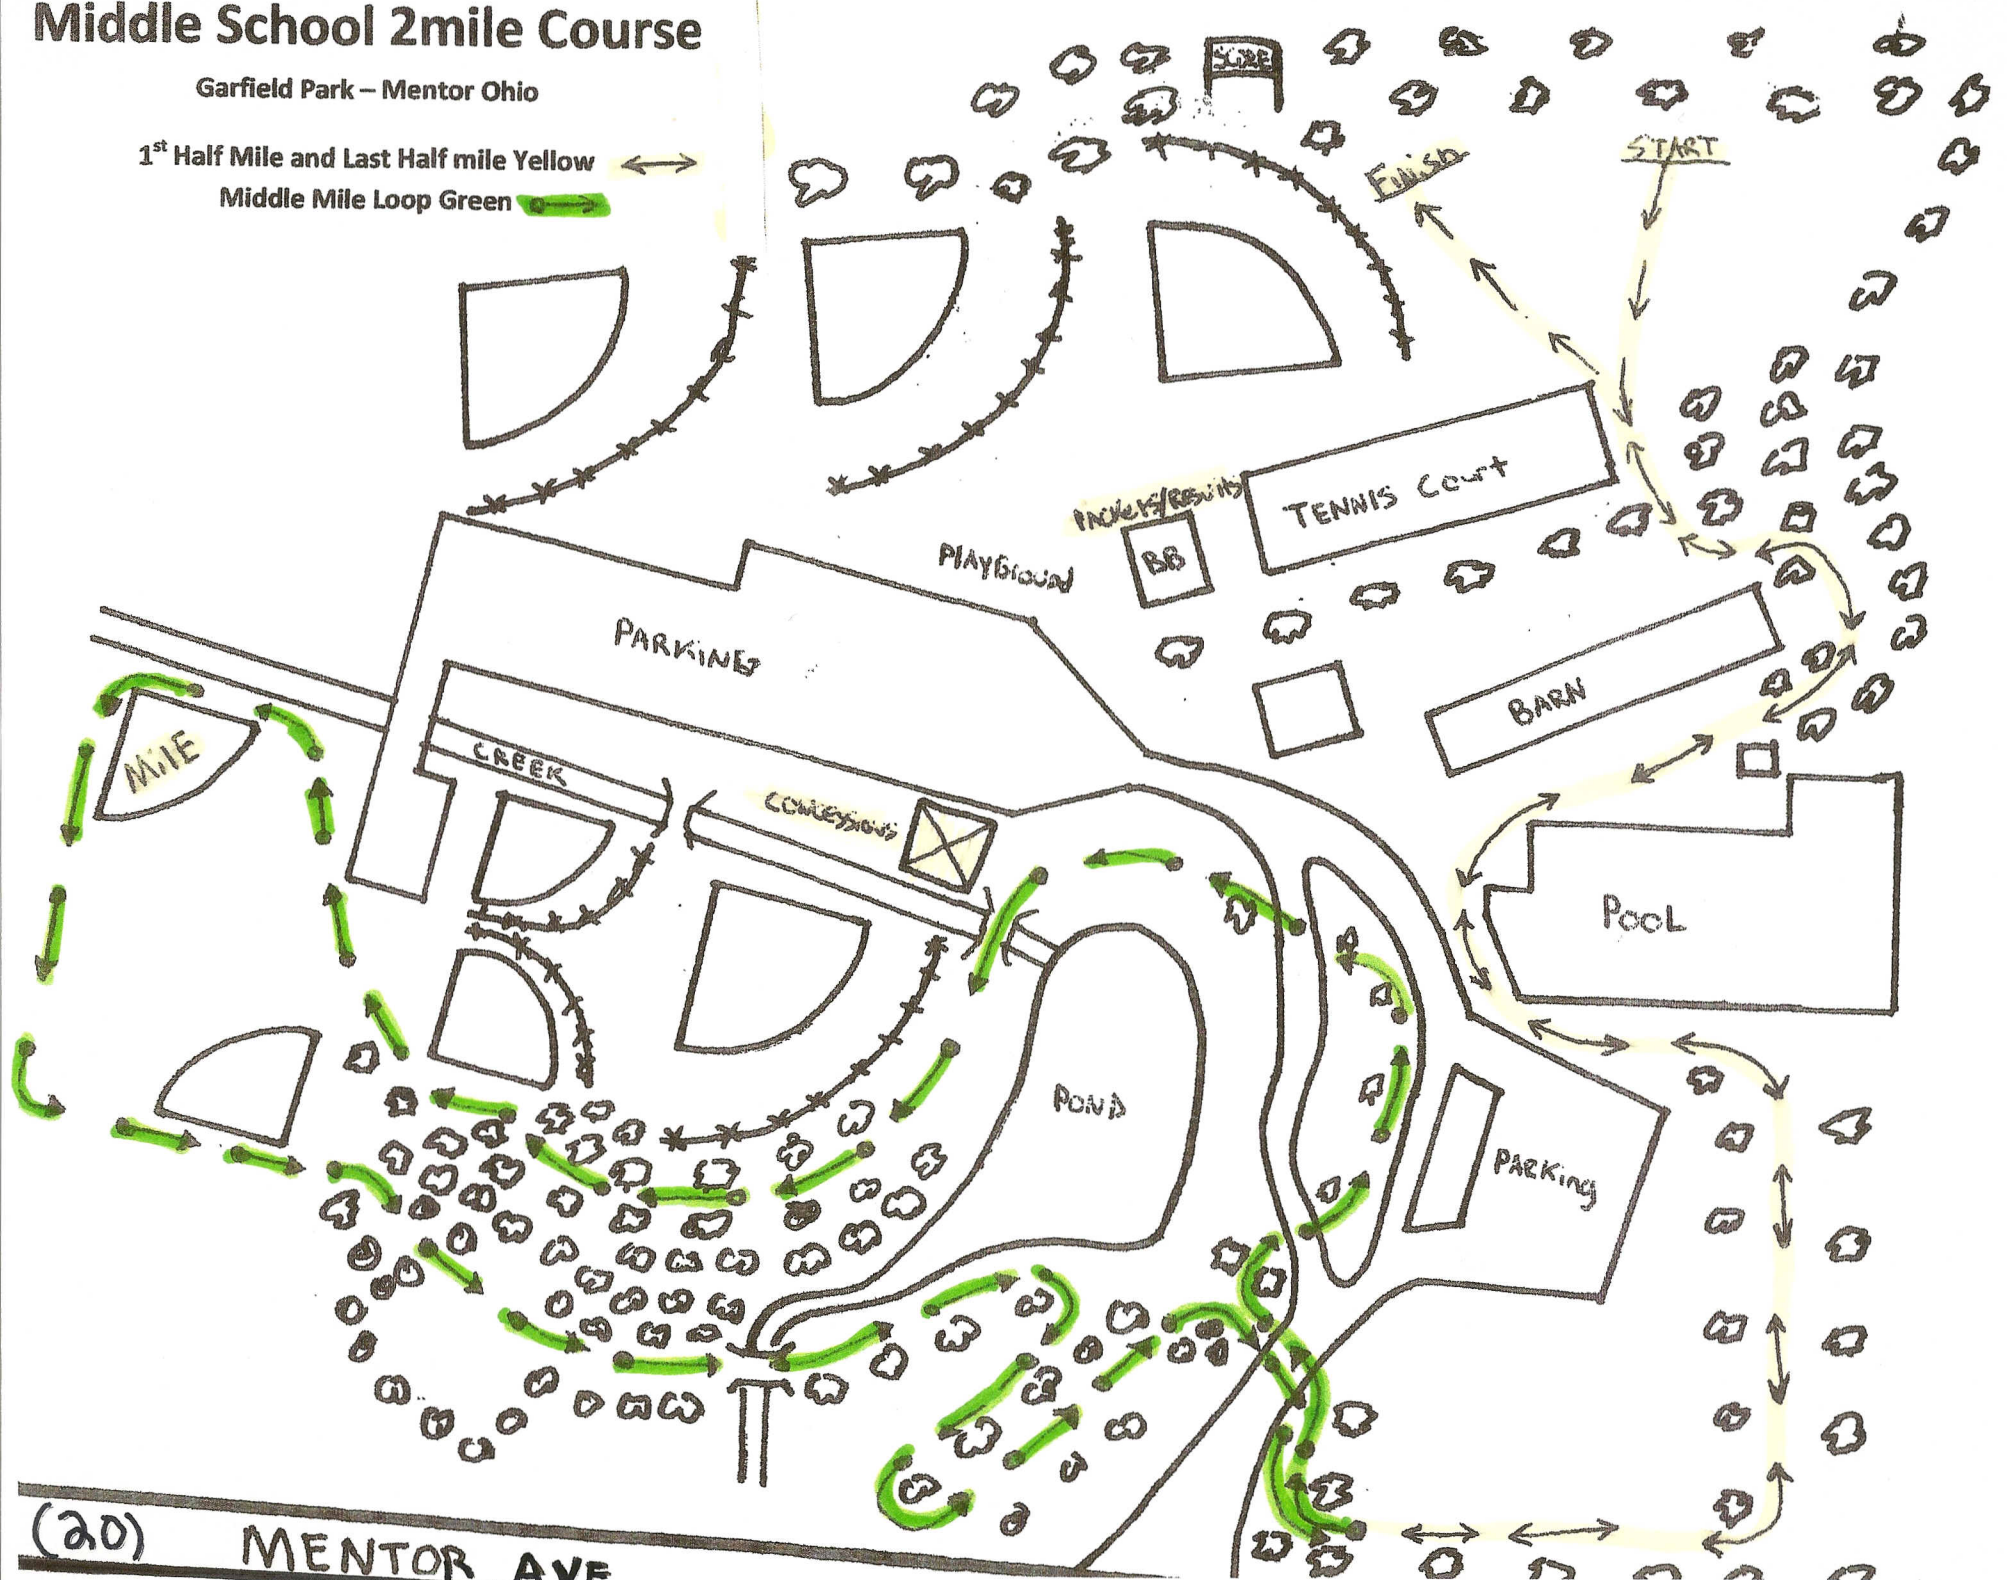

# Middle School 2mile Course

Garfield Park – Mentor Ohio

1<sup>st</sup> Half Mile and Last Half mile Yellow

Middle Mile Loop Green

(20) MENTOR AVE